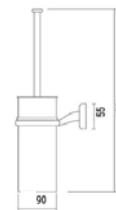

350.5000.11

Brillo
INOXIDABLE
Brillant
INOXYDABLE
Mirror
STAINLESS STEEL