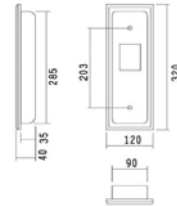

340.7030.11
340.7060.11
340.7120.11

3 / 6 / 12 L.
Brillo
INOXIDABLE
Brillant
INOXYDABLE
Mirror
STAINLESS STEEL

340.8000.11

Solo Soporte - Brillo
INOXIDABLE
Support Seul - Brillant
INOXYDABLE
Only Support - Mirror
STAINLESS STEEL